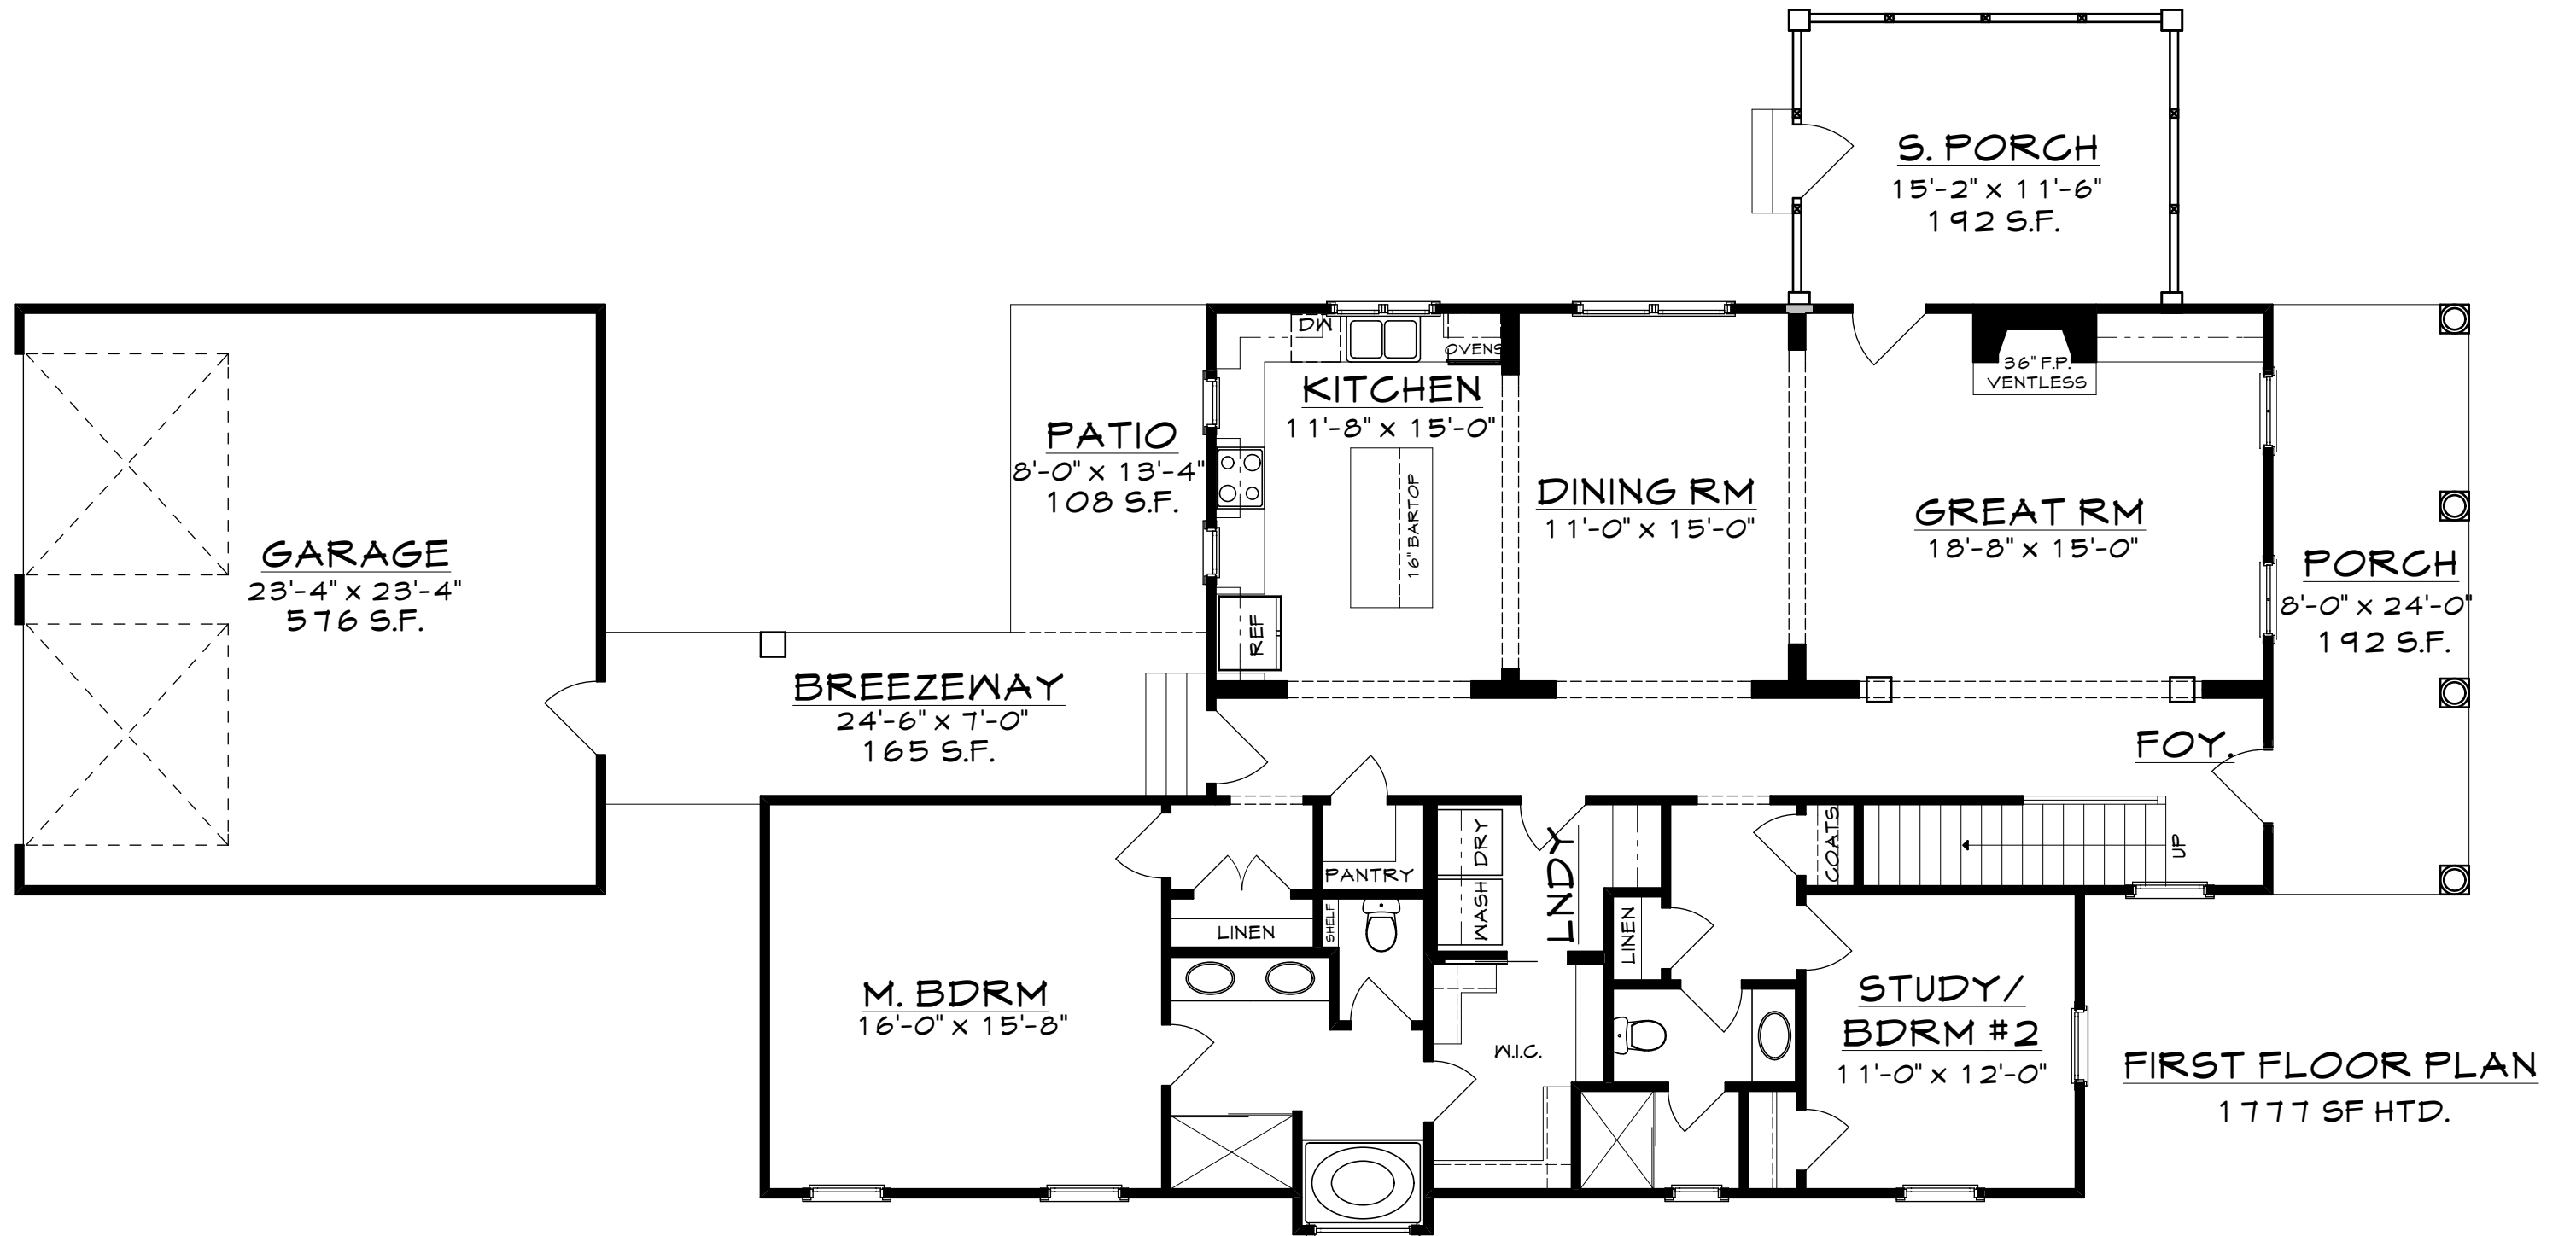

POPLAR GROVE – LOT 266

# POPLAR GROVE - LOT 266

**SECOND FLOOR PLAN**  
744 SF HTD.

# POPLAR GROVE – LOT 266