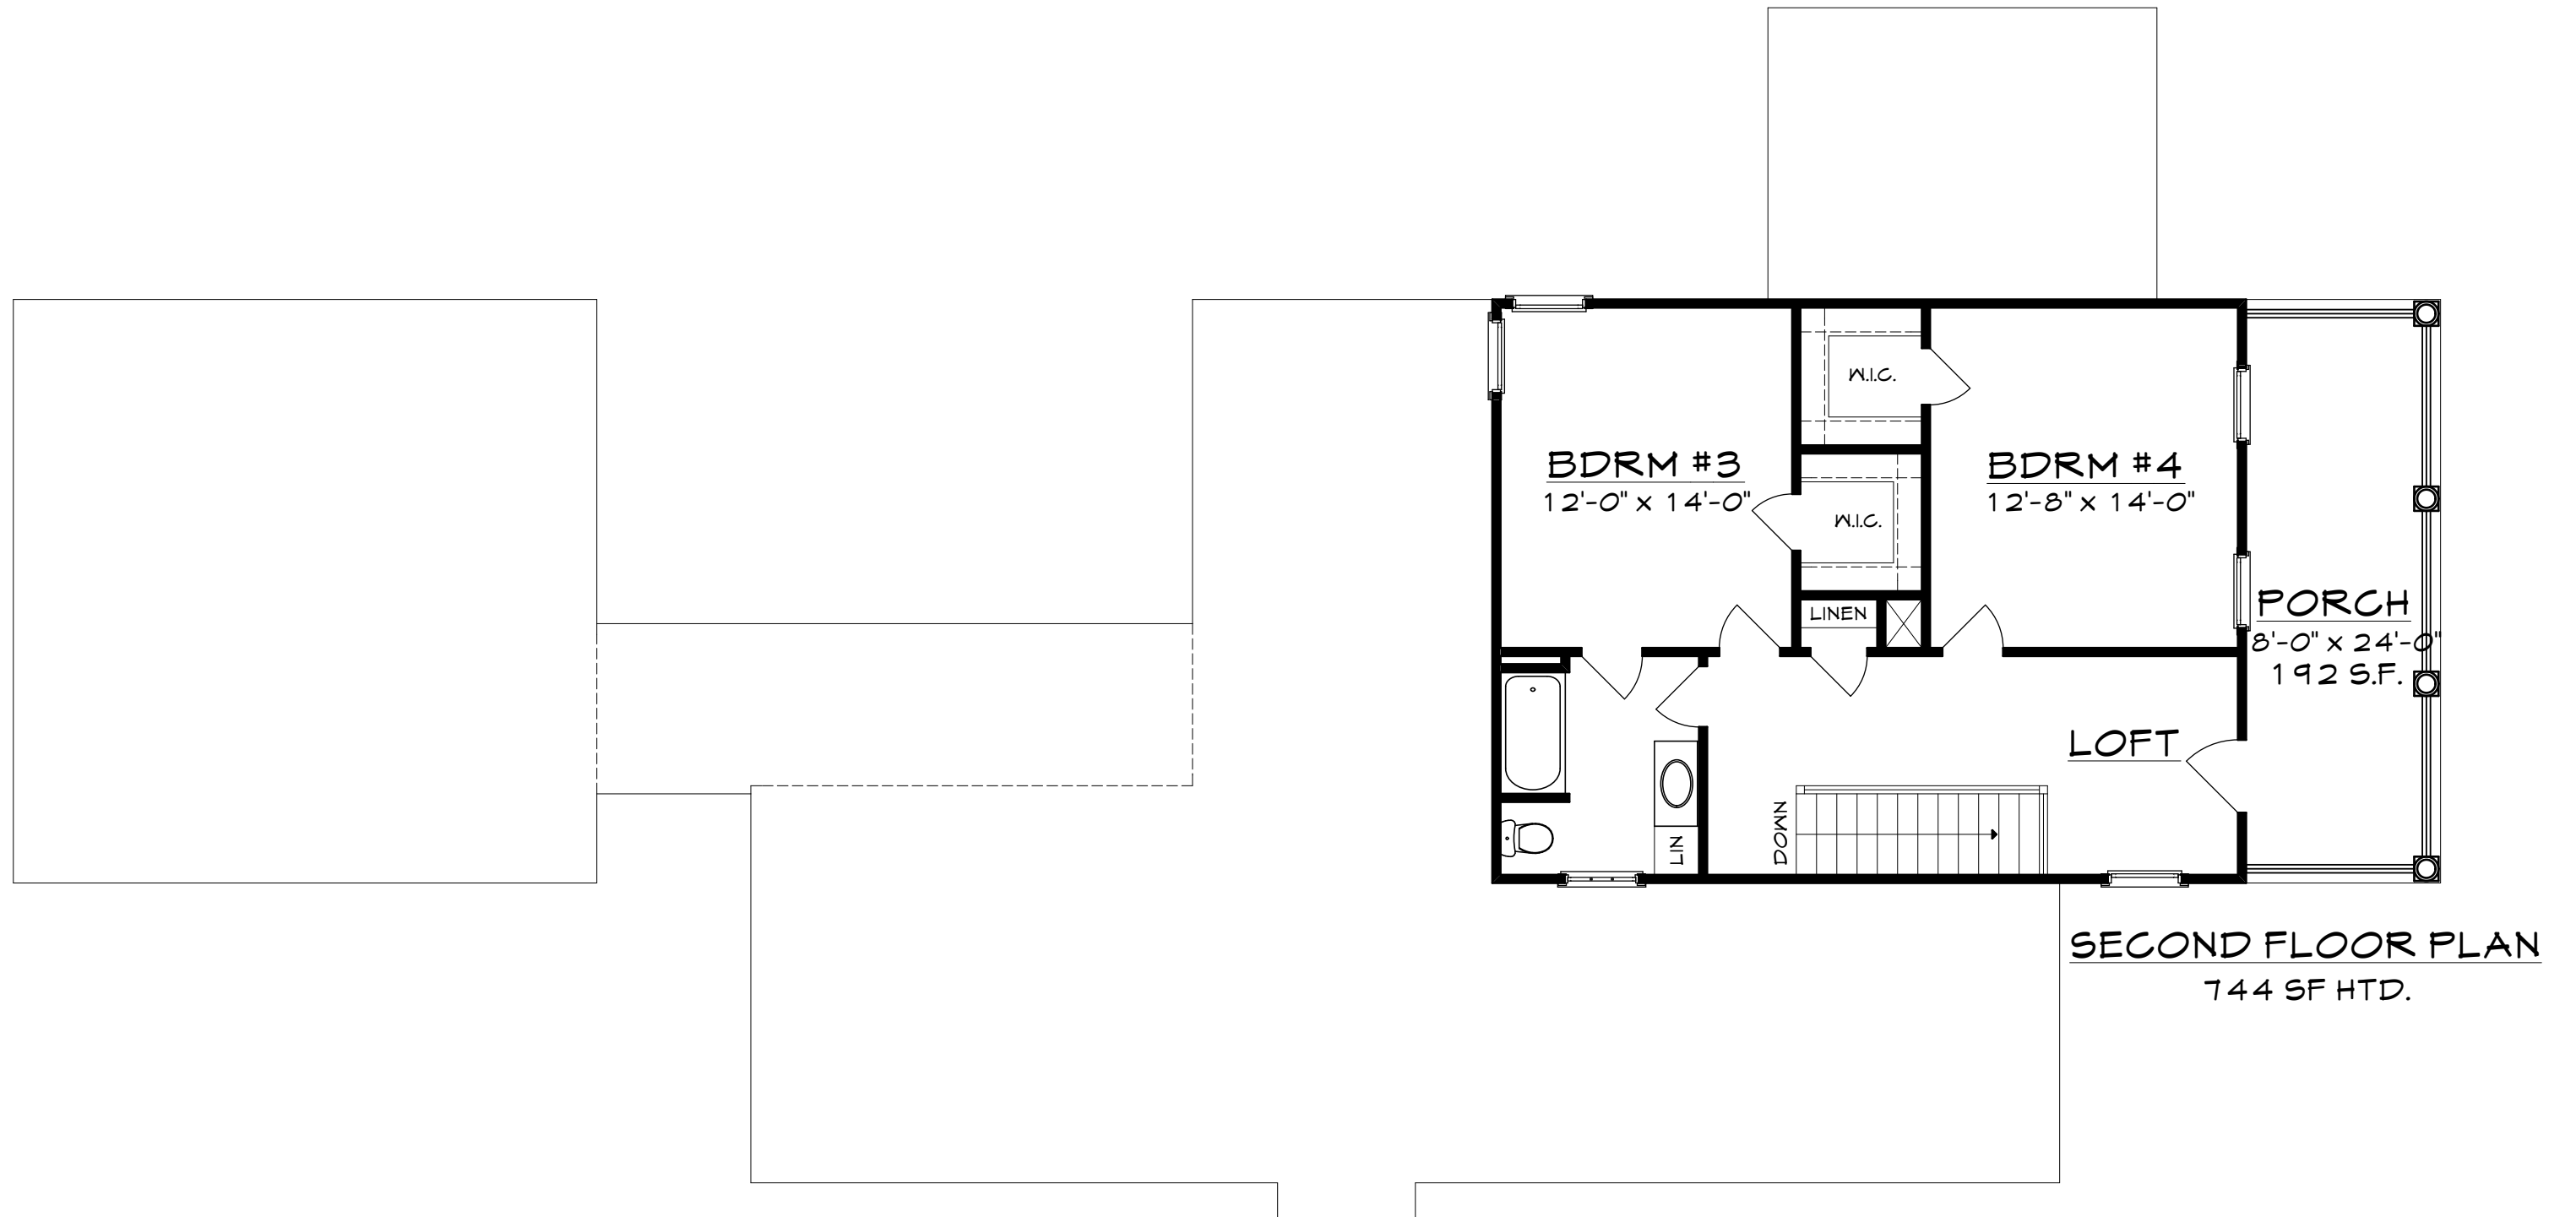

POPLAR GROVE – LOT 266

# POPLAR GROVE - LOT 266

**SECOND FLOOR PLAN**  
744 SF HTD.

# POPLAR GROVE – LOT 266