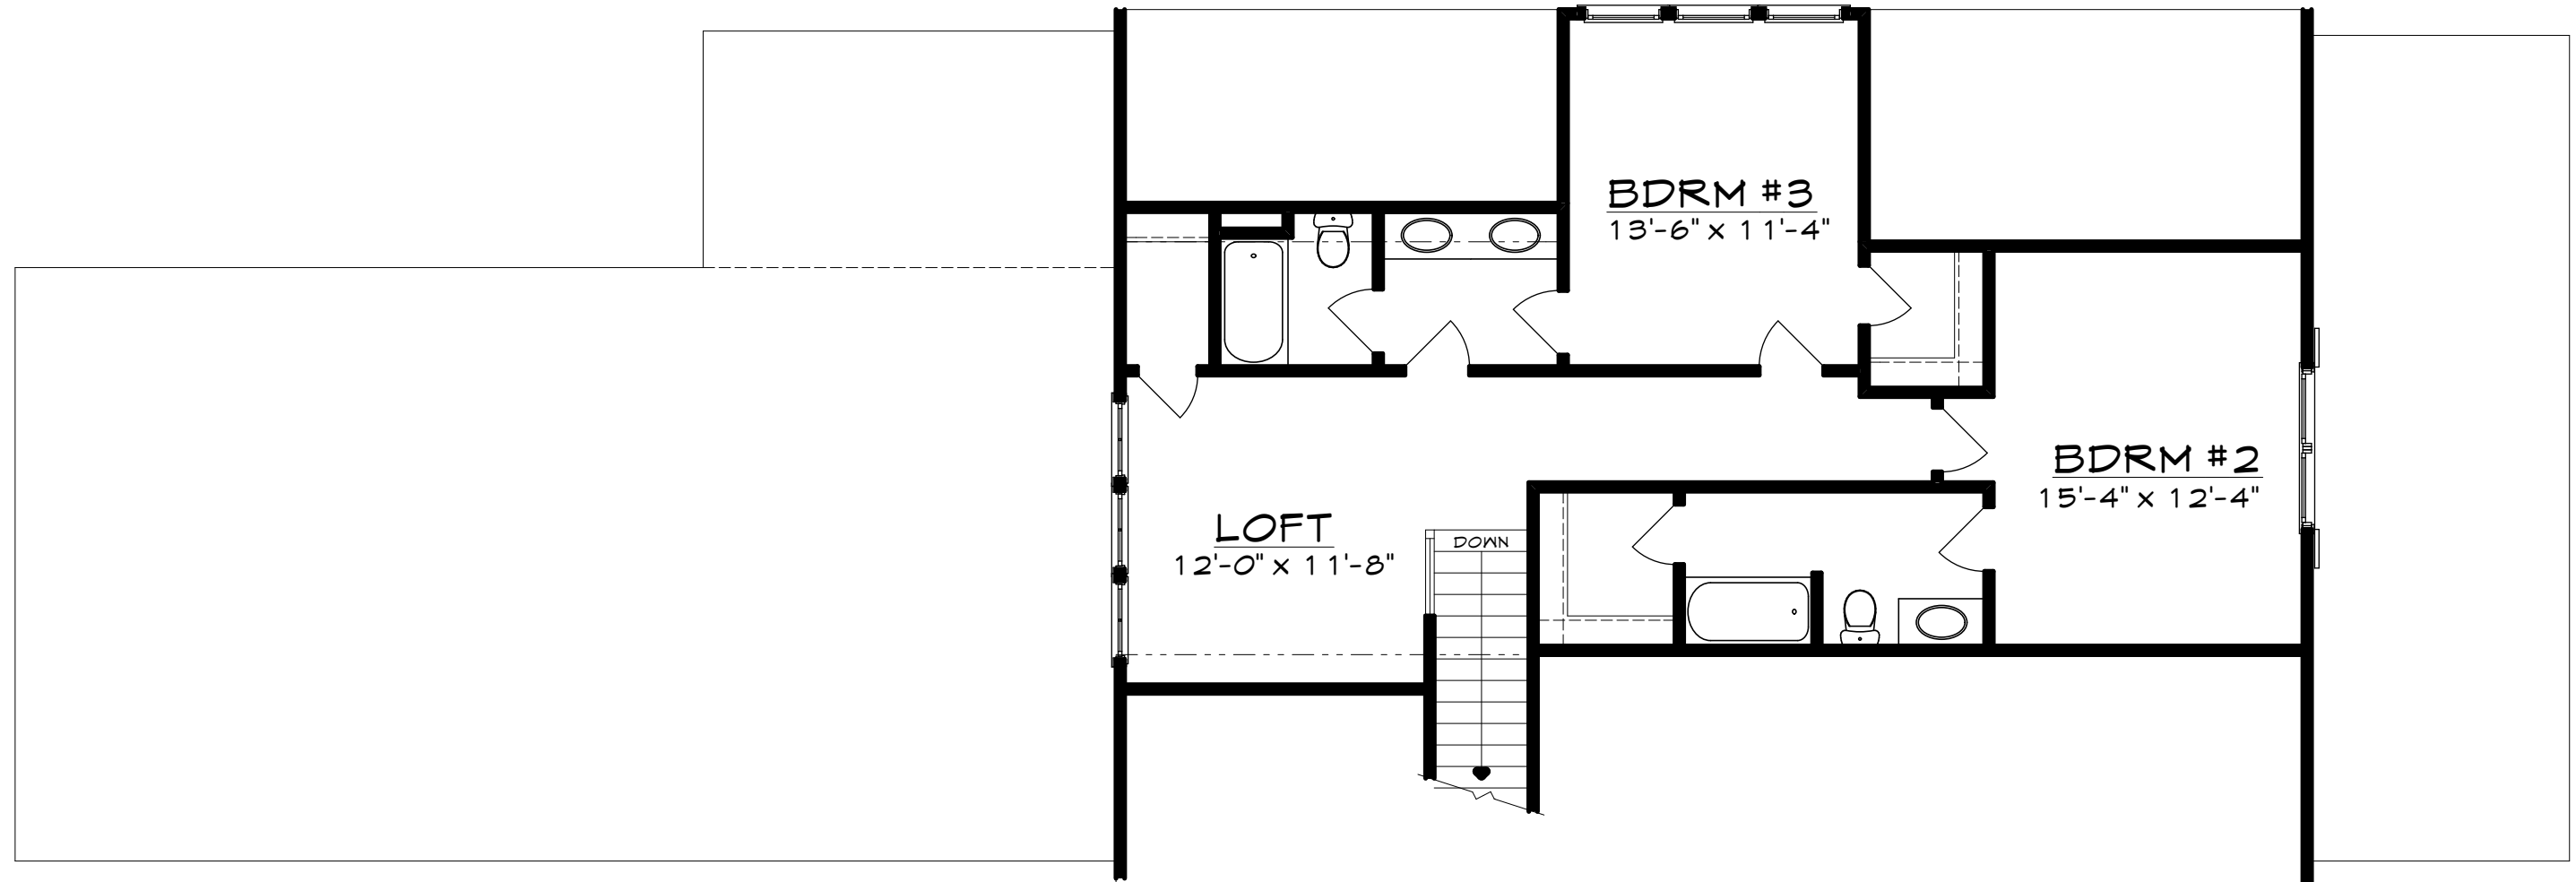

"JONES CREEK COTTAGE" LOT 264

Poplar Grove

FIRST FLOOR PLAN
1989 S.F. HTD.

"JONES CREEK COTTAGE" LOT 264

Poplar Grove

SECOND FLOOR PLAN
870 S.F. HTD.

"JONES CREEK COTTAGE" LOT 264

Poplar Grove