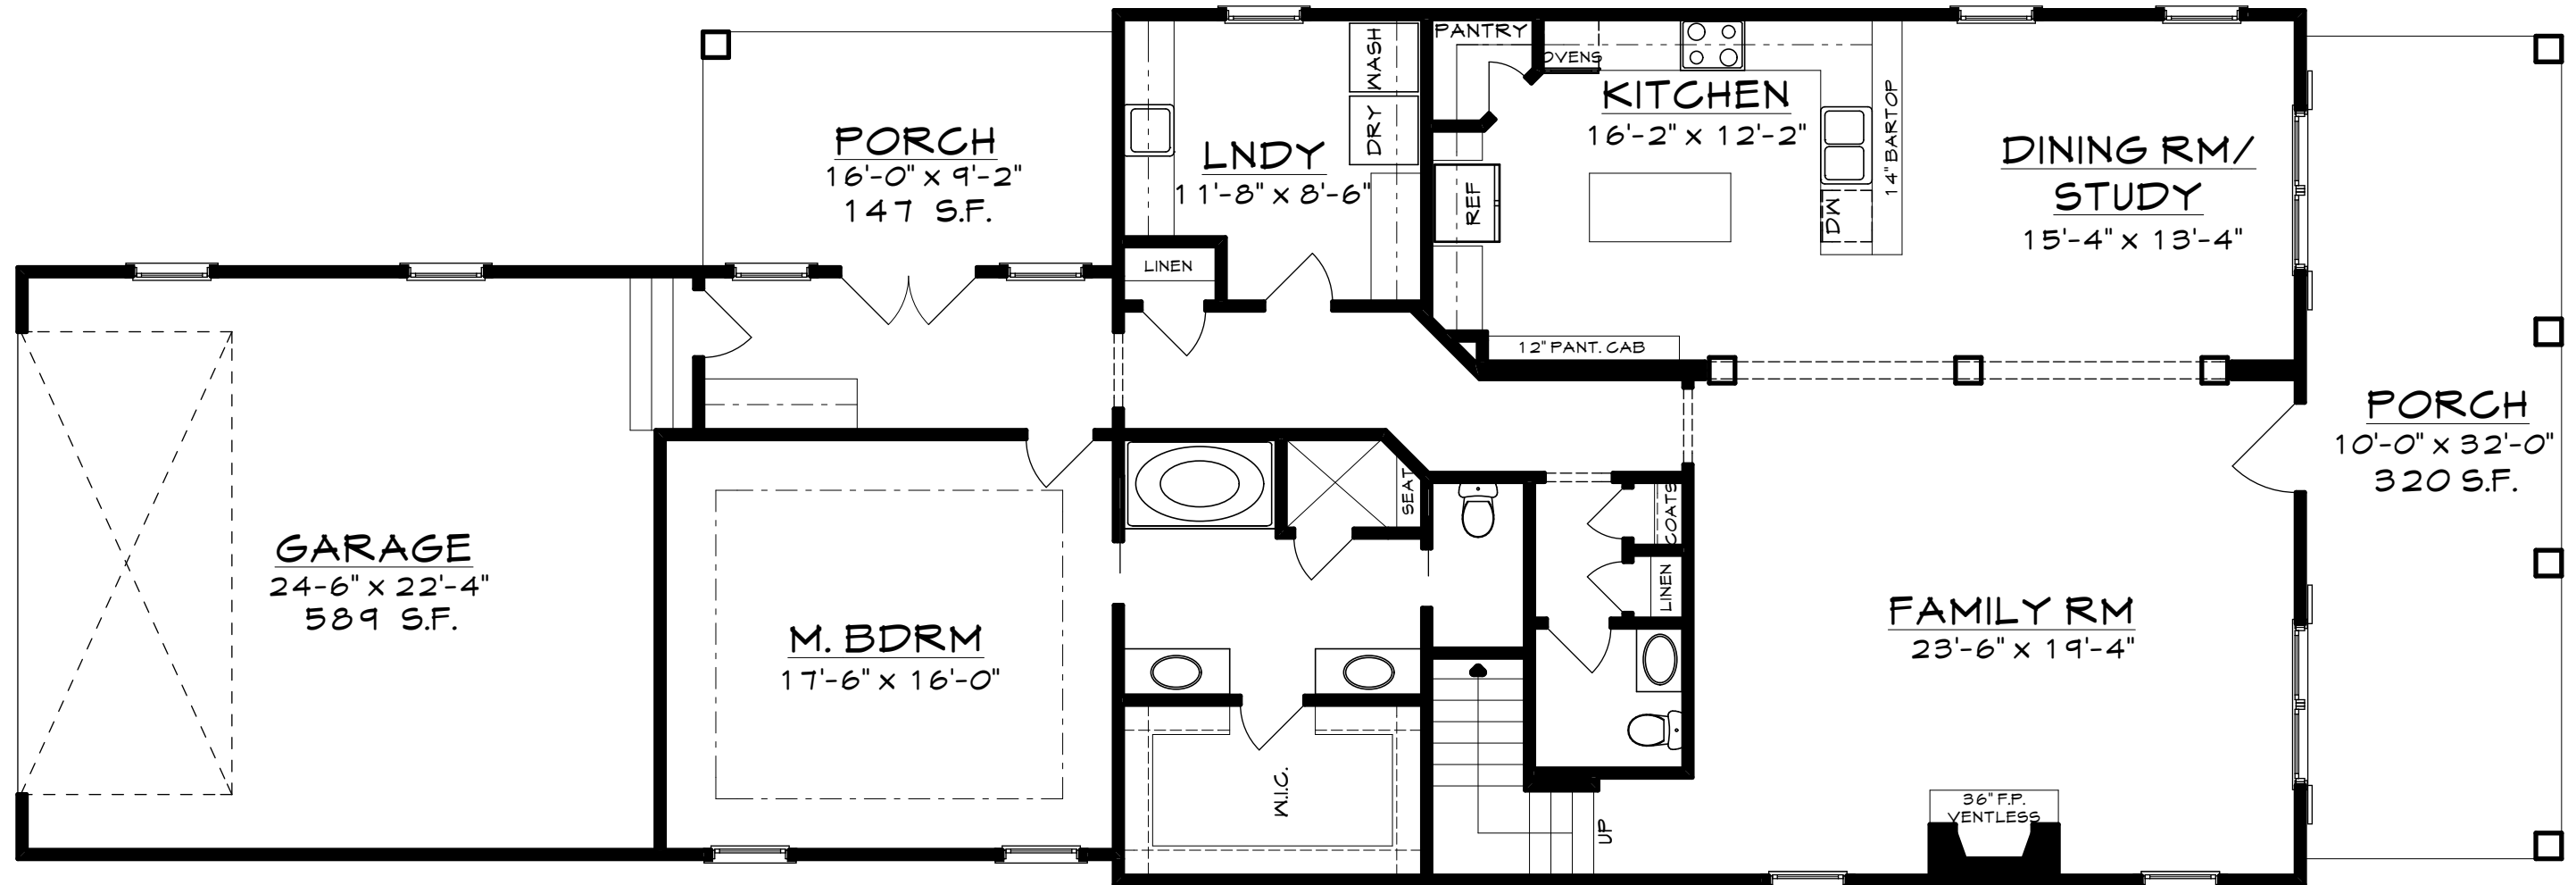

"JONES CREEK COTTAGE" LOT 264

Poplar Grove

FIRST FLOOR PLAN
1989 S.F. HTD.

"JONES CREEK COTTAGE" LOT 264

Poplar Grove

SECOND FLOOR PLAN
870 S.F. HTD.

"JONES CREEK COTTAGE" LOT 264

Poplar Grove