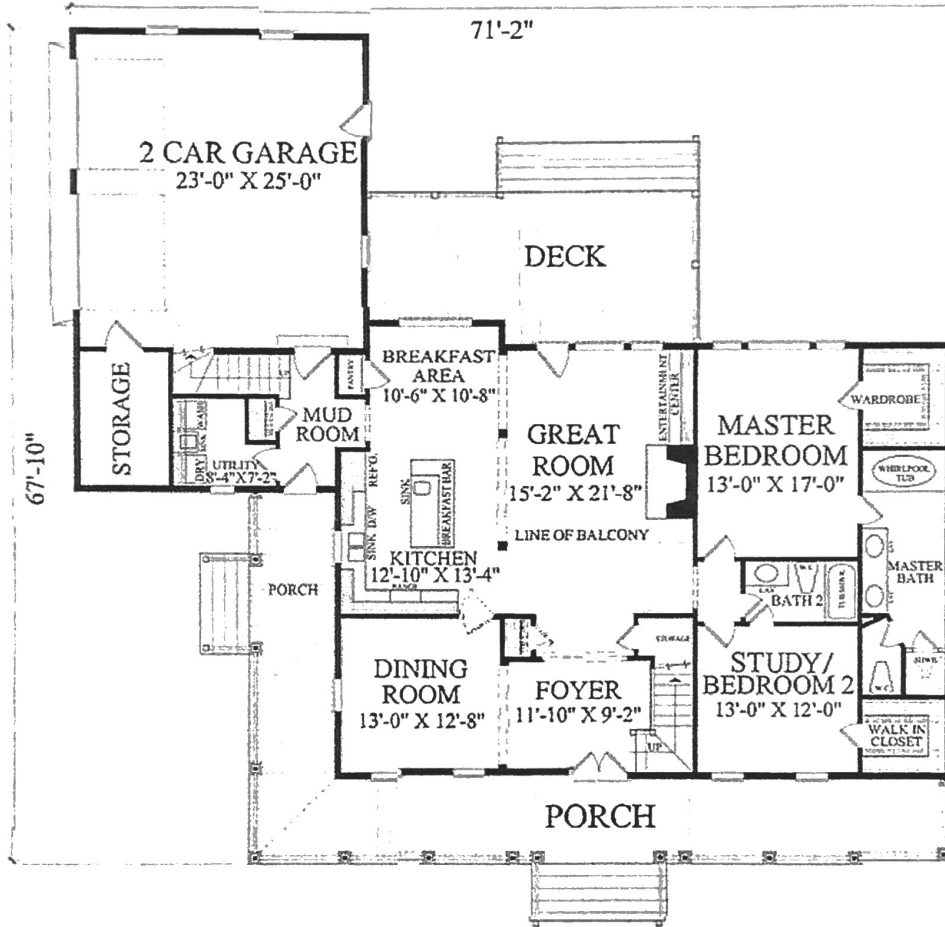

Calabash Cottage

Calabash Cottage

Calabash Cottage First Floor

Total Heated Square Footage	2556 Sq. Ft.
Foundation	Basement/Crawlspace
Width (Ft. - In.)	71'-2
Depth (Ft. - In.)	67'-10
First Floor Ceiling Height	9'
Second Floor Ceiling Height	8'
Additional Features (if any)	

Return

Calabash Cottage

Calabash Cottage Second Floor

Total Heated Square Footage	2556 Sq. Ft.
Foundation	Basement/Crawlspace
Width (Ft. - In.)	71'-2
Depth (Ft. - In.)	67'-10
First Floor Ceiling Height	9'
Second Floor Ceiling Height	8'
Additional Features (if any)	