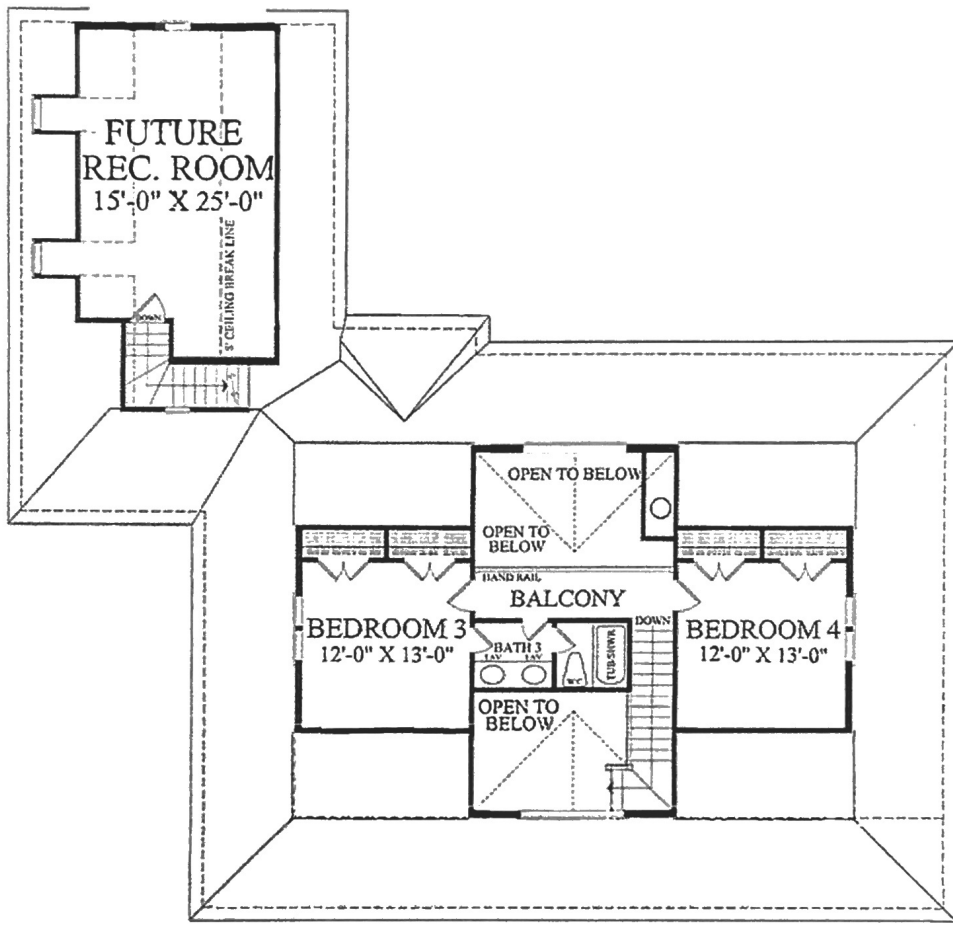

Calabash Cottage

Calabash Cottage

Calabash Cottage First Floor

Total Heated Square Footage	2556 Sq. Ft.
Foundation	Basement/Crawlspace
Width (Ft. - In.)	71'-2
Depth (Ft. - In.)	67'-10
First Floor Ceiling Height	9'
Second Floor Ceiling Height	8'
Additional Features (if any)	

Return

Calabash Cottage

Calabash Cottage Second Floor

Total Heated Square Footage	2556 Sq. Ft.
Foundation	Basement/Crawlspace
Width (Ft. - In.)	71'-2
Depth (Ft. - In.)	67'-10
First Floor Ceiling Height	9'
Second Floor Ceiling Height	8'
Additional Features (if any)	