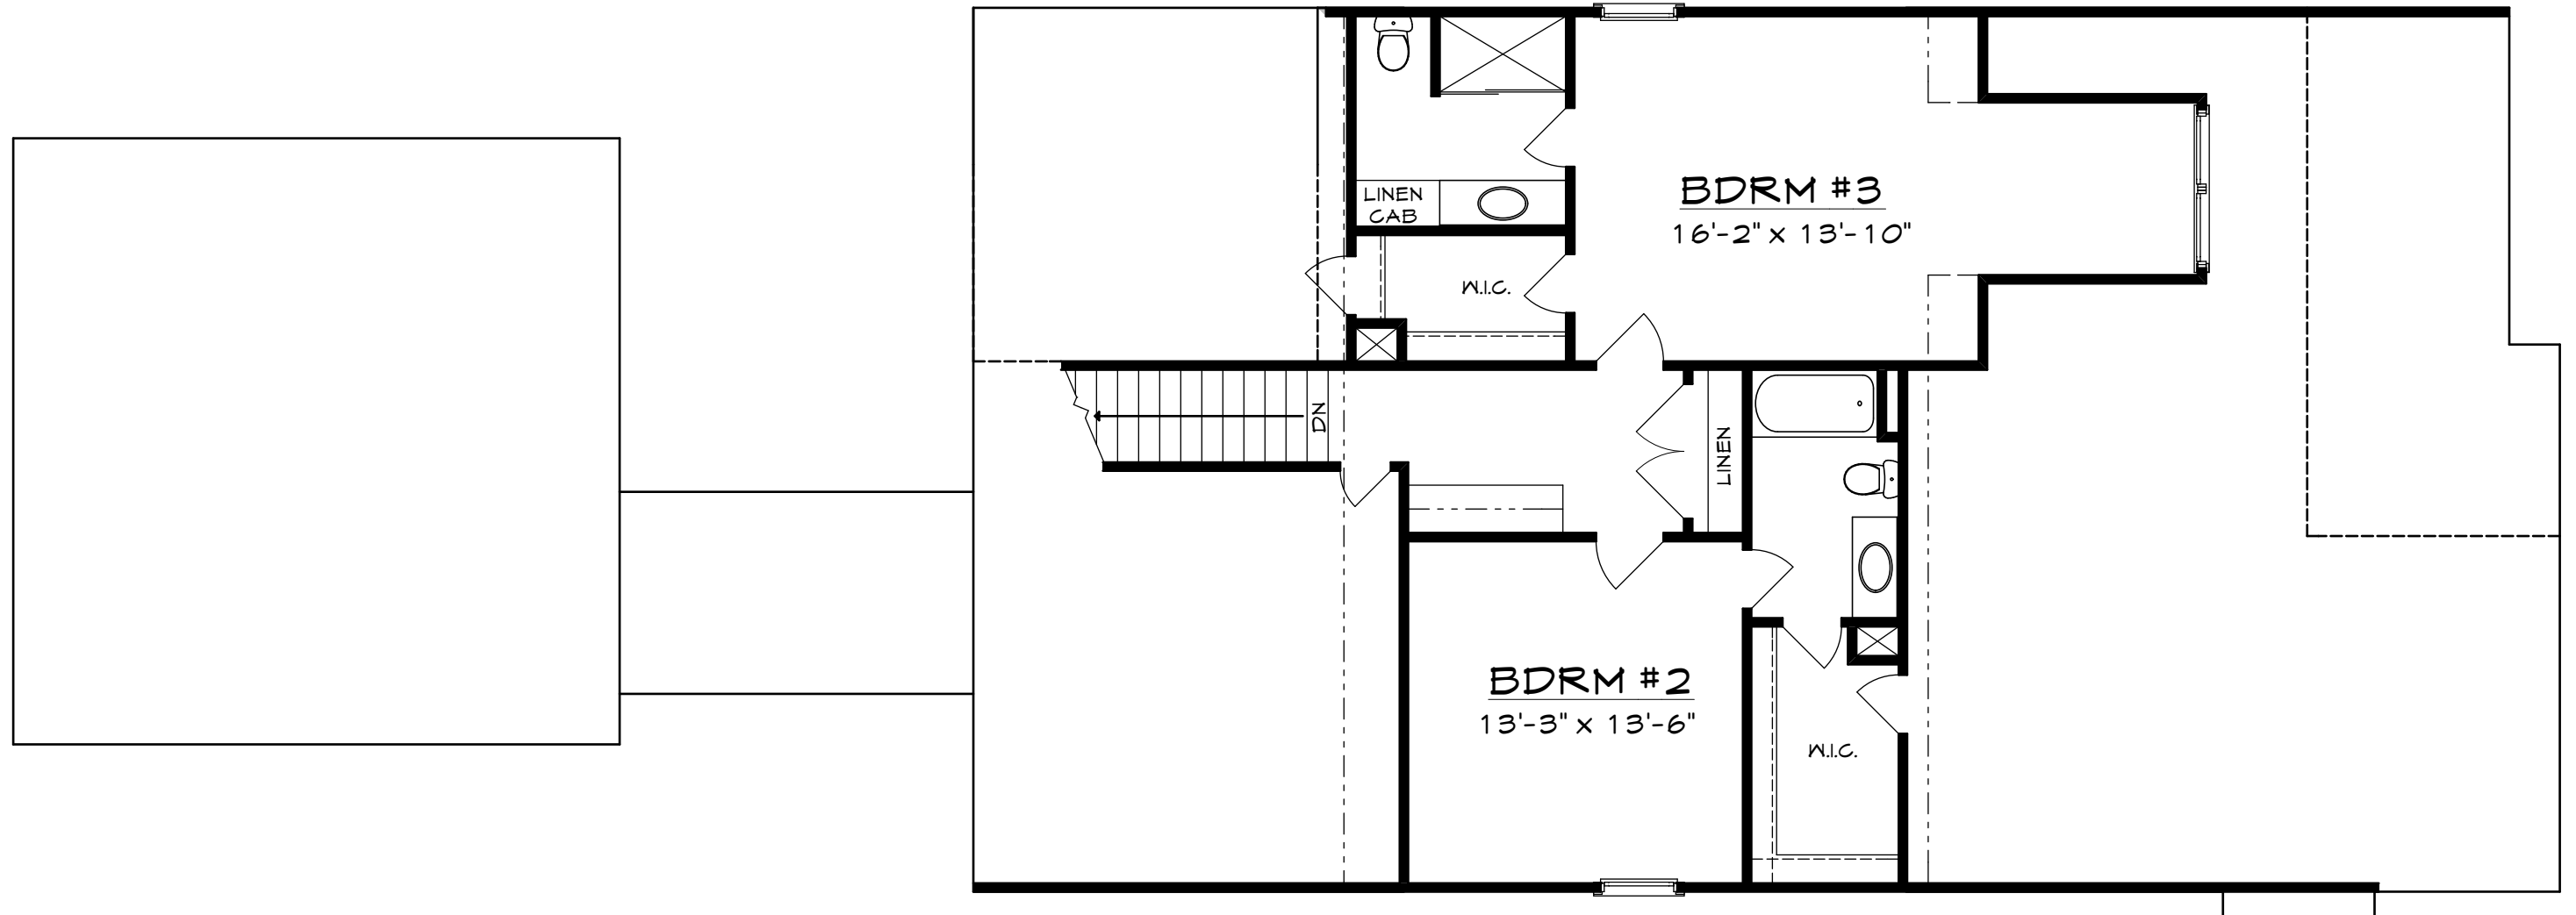

"COURTYARD COTTAGE" LOT 221

Poplar Grove

FIRST FLOOR PLAN
 SCALE: 1/4" = 1'-0"
 1787 S.F. HEATED

" COURTYARD COTTAGE " LOT 221

Poplar Grove

SECOND FLOOR PLAN
SCALE: 1/4" = 1'-0"
845 SF HTD.

"COURTYARD COTTAGE" LOT 221

Poplar Grove