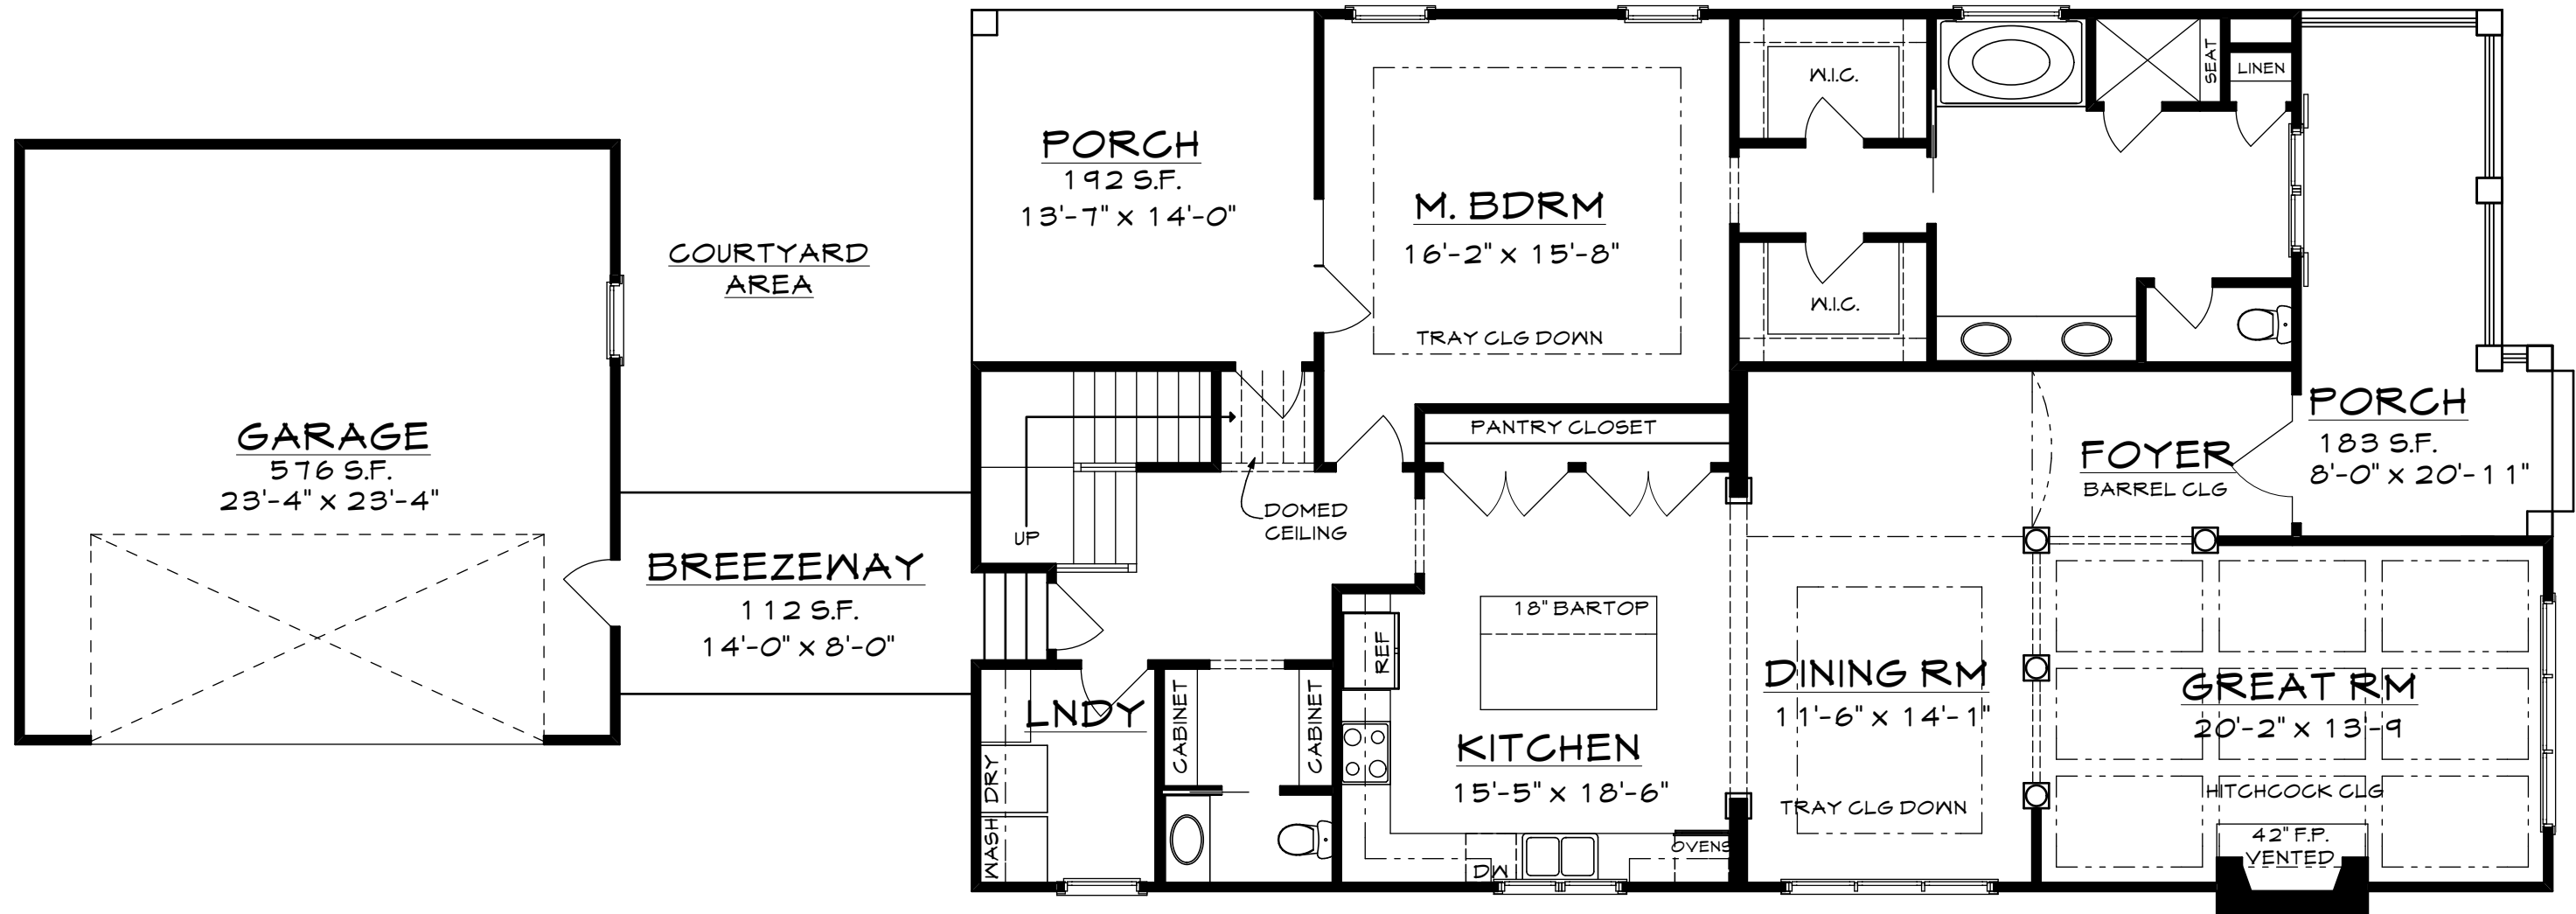

"COURTYARD COTTAGE" LOT 221

Poplar Grove

FIRST FLOOR PLAN
 SCALE: 1/4" = 1'-0"
 1787 S.F. HEATED

" COURTYARD COTTAGE " LOT 221

Poplar Grove

SECOND FLOOR PLAN
SCALE: 1/4" = 1'-0"
845 SF HTD.

"COURTYARD COTTAGE" LOT 221

Poplar Grove